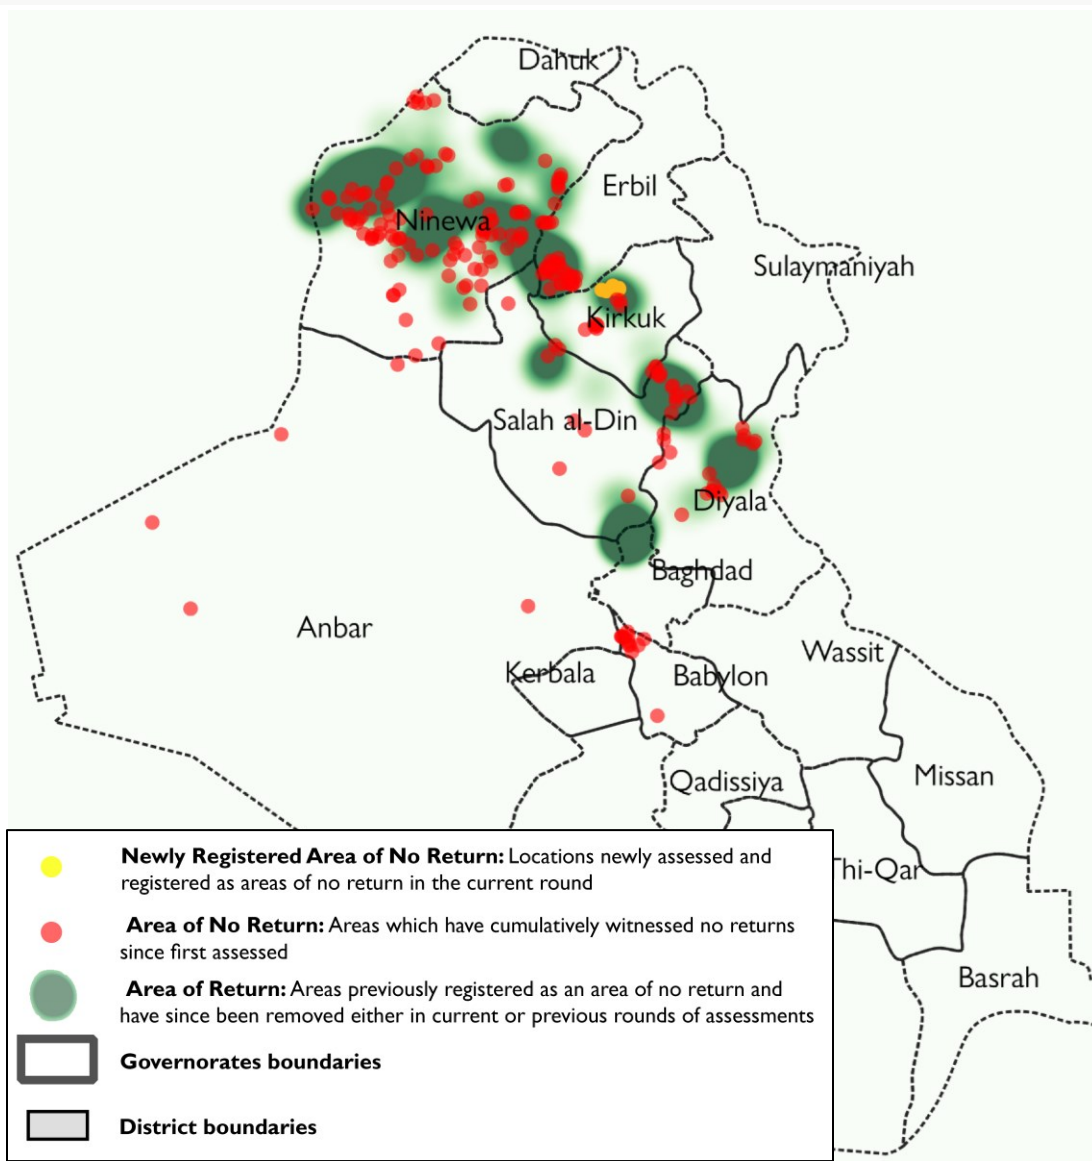

# Areas of No Return - May 2022

Assessments of Areas of No Return began in August 2018, updated every two months. For each update:

1. New locations may be registered as no return as they become known to assessment teams.
2. Locations of no return may be removed from the list if they have witnessed returns since the last round. Once a location is removed, they remain off the list.

Reported reasons for no return fall into two main categories

- a) Security reasons, including instability or inaccessibility
- b) Housing damage and lack of services and infrastructure

Summary of Areas of No Return			
Governorate	No. of Districts	No. of Sub-districts	No. of locations with no return
Ninewa	6	16	105
Diyala	5	7	51
Erbil	1	2	34
Salah Al-Din	7	9	23
Kirkuk	3	3	15
Babylon	1	2	13
Anbar	3	4	5
<b>7</b>	<b>26</b>	<b>43</b>	<b>246</b>

Newly Registered Areas of No Return in this Round				
Governorate	District	Sub-District	Number of locations	Locations
Kirkuk	Dabes	Markaz Dabes	6	Al-Abasiyah, Al-Rshidiya, Amzayrir, Hamdaniya, Ismail Awa Al-Qdima, Kharab Rut
<b>1</b>	<b>1</b>	<b>1</b>	<b>6</b>	

Locations removed from list of 'No Returns' after witnessing returns since last round				
Governorate	District	Sub-District	Number of locations	Locations
Salah Al-Din	Balad	Markaz Al-Balad	1	SYED GHAREEB
		Al-Eshaqi	1	AlFarhatya 2 village
	Baiji	Markaz Baiji	1	Hey Alnafut (Oil neighborhood)
		Al-Siniya	1	Al-Esreya village
	Tooz	Al-Amerli	1	Basatmly village
Ninewa	Mosul	Hamam al Aleel	2	AL Maraj village, Tal Saykhan village
Kirkuk	Debis	Debis	1	Rubaidha Asriya
Diyala	Diyala	As-Saadia	1	Said Ibrahim
<b>4</b>	<b>6</b>	<b>8</b>	<b>9</b>	